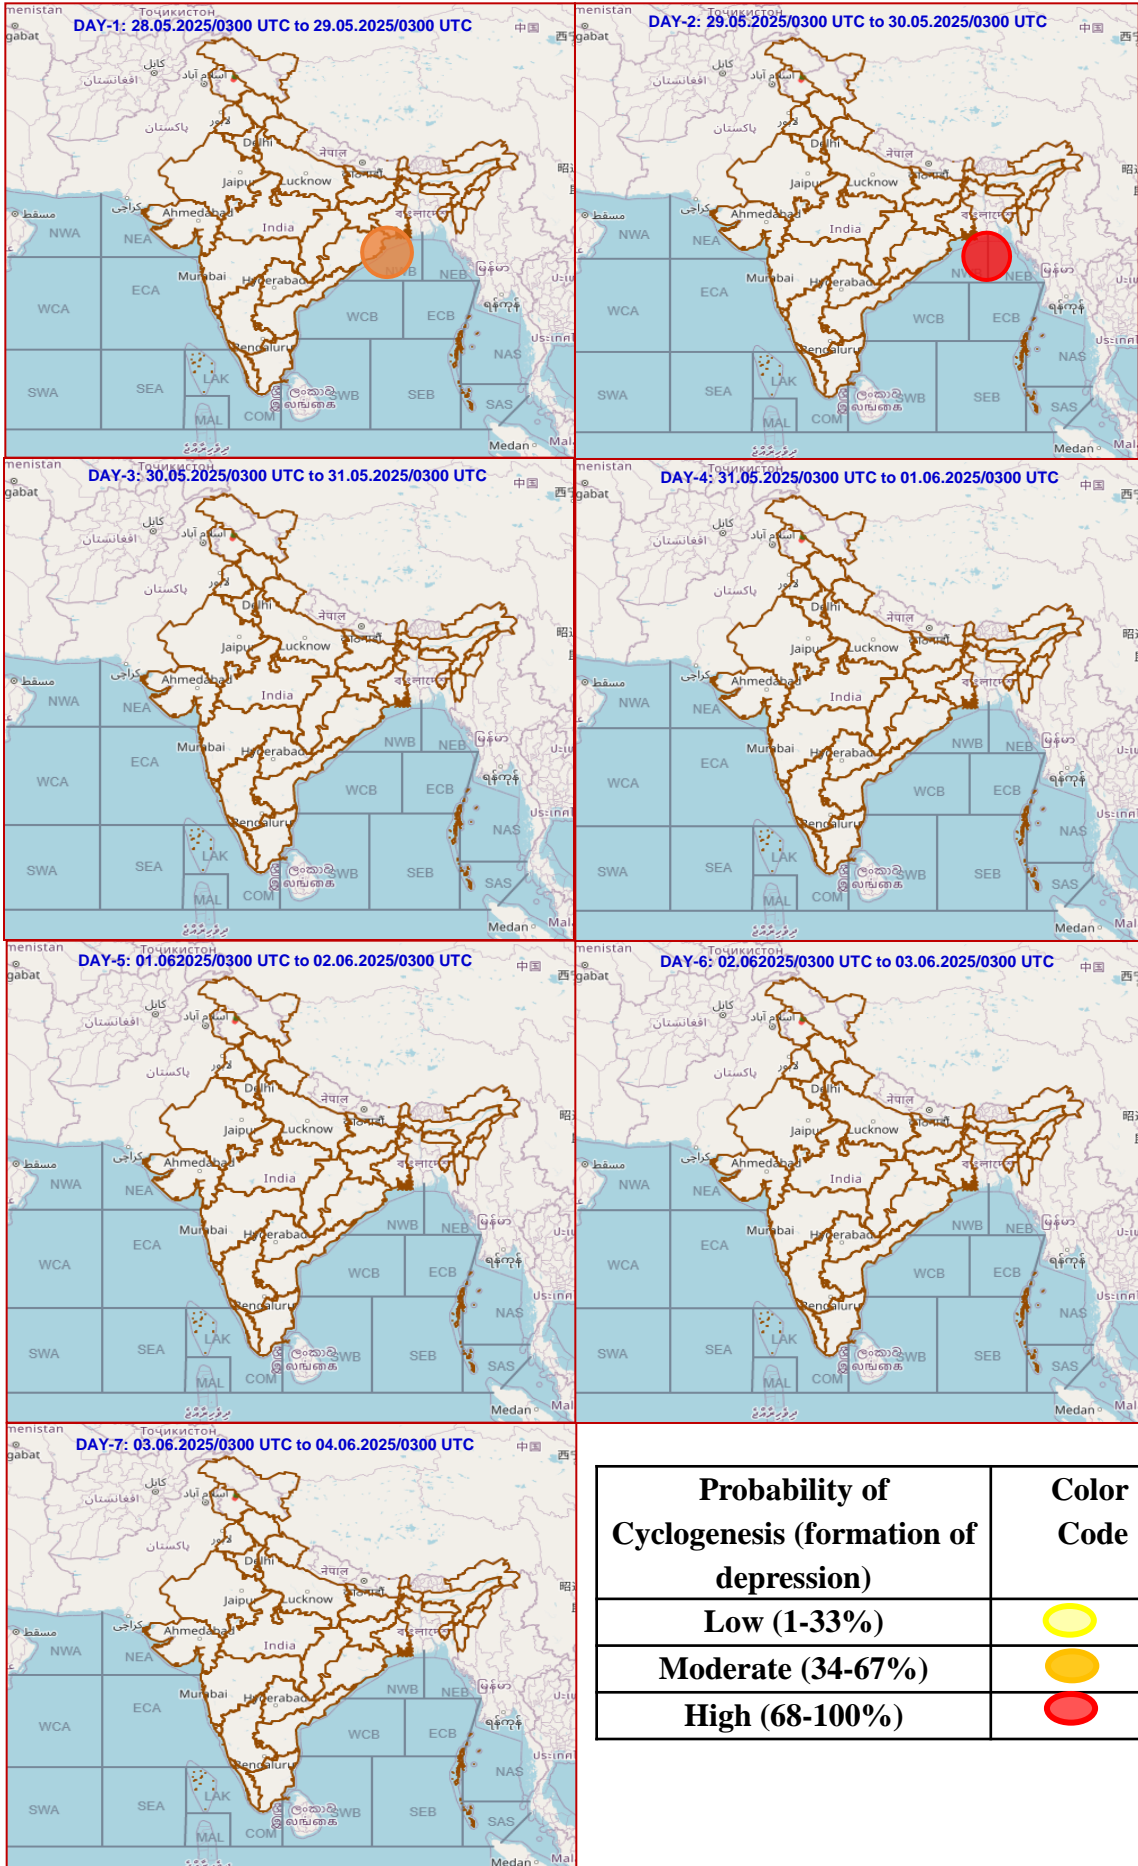

Graphical Tropical Weather Outlook indicating probable area of cyclogenesis (formation of depression)

Probability of Cyclogenesis (formation of depression)	Color Code
Low (1-33%)	
Moderate (34-67%)	
High (68-100%)	